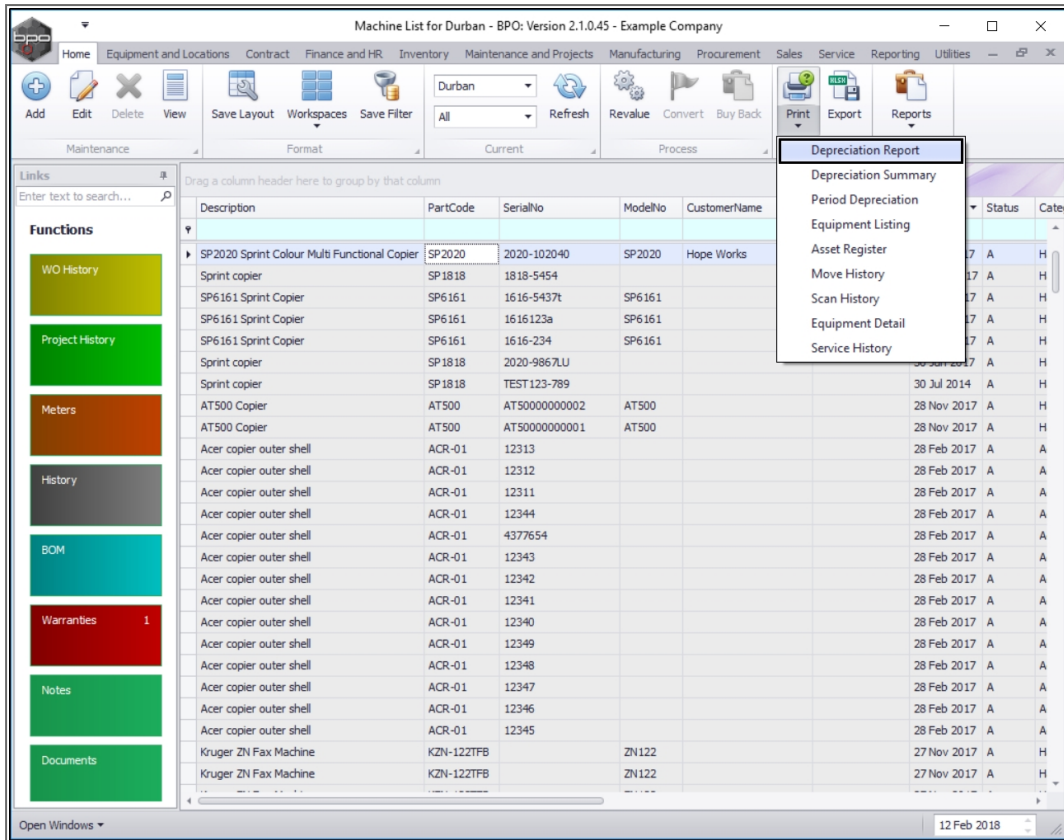

EQUIPMENT

ASSETS – PRINT – DEPRECIATION REPORT

Ribbon Access: *Equipment and Locations* > *Assets*

The *Machine List for []* screen will display.

THE SITE AND TYPE FILTERS

- The screen will open with the default *Site* setting configured on the user.

Open Windows | 12 Feb 2018

SELECT PRINT OPTION

- Click on the **drop-down arrow** in the **Print** button.

- The **Print** drop-down *menu* will be displayed.

SELECT DEPRECIATION REPORT OPTION

- Click on **Depreciation Report**.