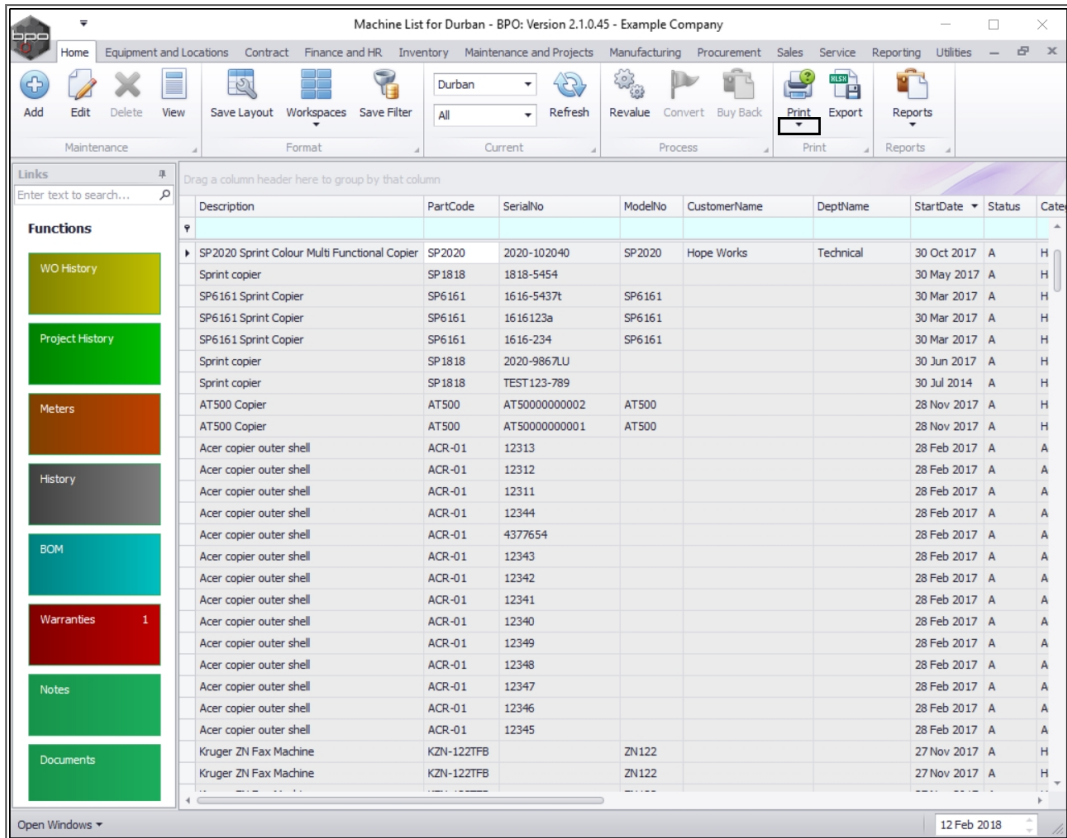

- The **Print** drop-down *menu* will be displayed.

SELECT DEPRECIATION REPORT OPTION

- Click on **Depreciation Report**.