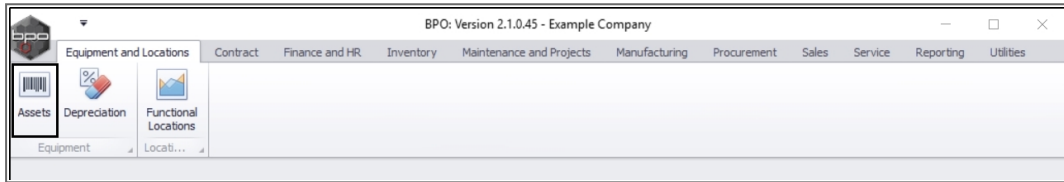

EQUIPMENT

ASSETS – PRINT – DEPRECIATION REPORT

Ribbon Access: *Equipment and Locations* > *Assets*

The *Machine List for []* screen will display.

THE SITE AND TYPE FILTERS

- The screen will open with the default *Site* setting configured on the user.

Note: You do not need to select the *Site* or *Type* to access this report. Refer to [Site Selection](#) for more information about Site settings.

- In this example *Durban* is selected.

- By default, the Asset **Type** filter is set to view **All** serialised items.