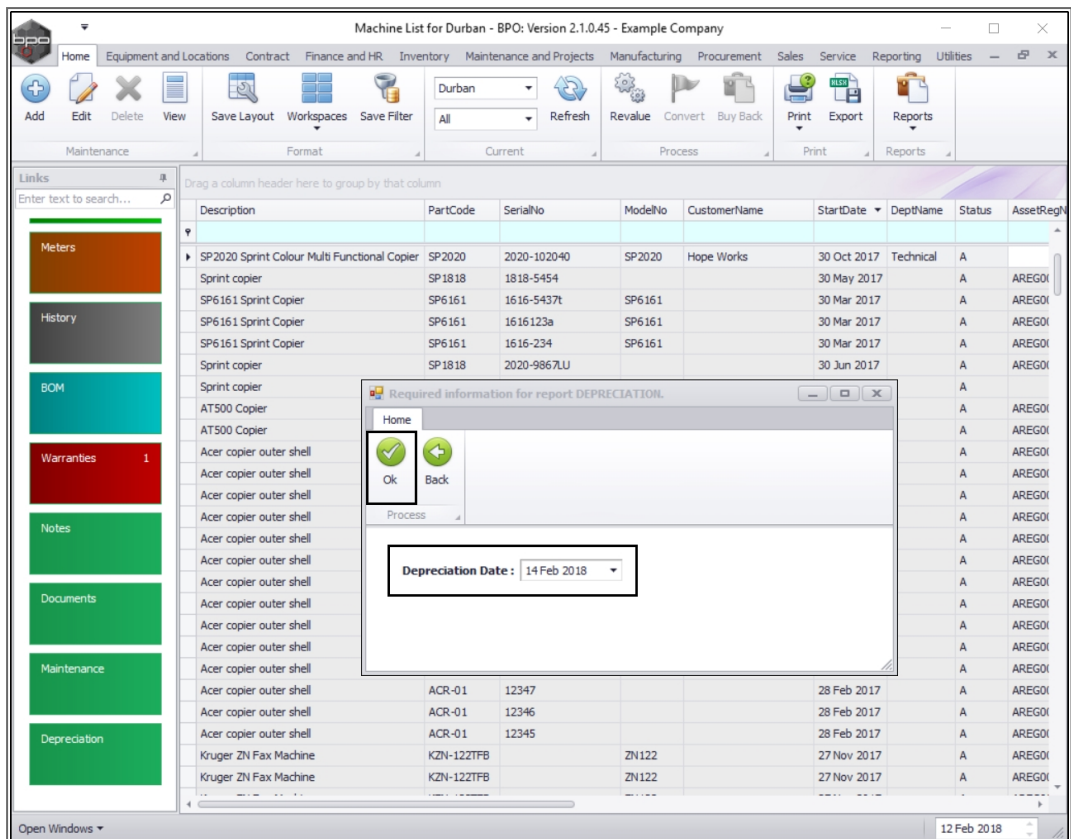

SELECT REPORT OPTIONS

- The **Report Preview** screen will be displayed.
- From here you can **View, Print, Export** or **Email** the depreciation report.
- **Close** the Report Preview screen when done.