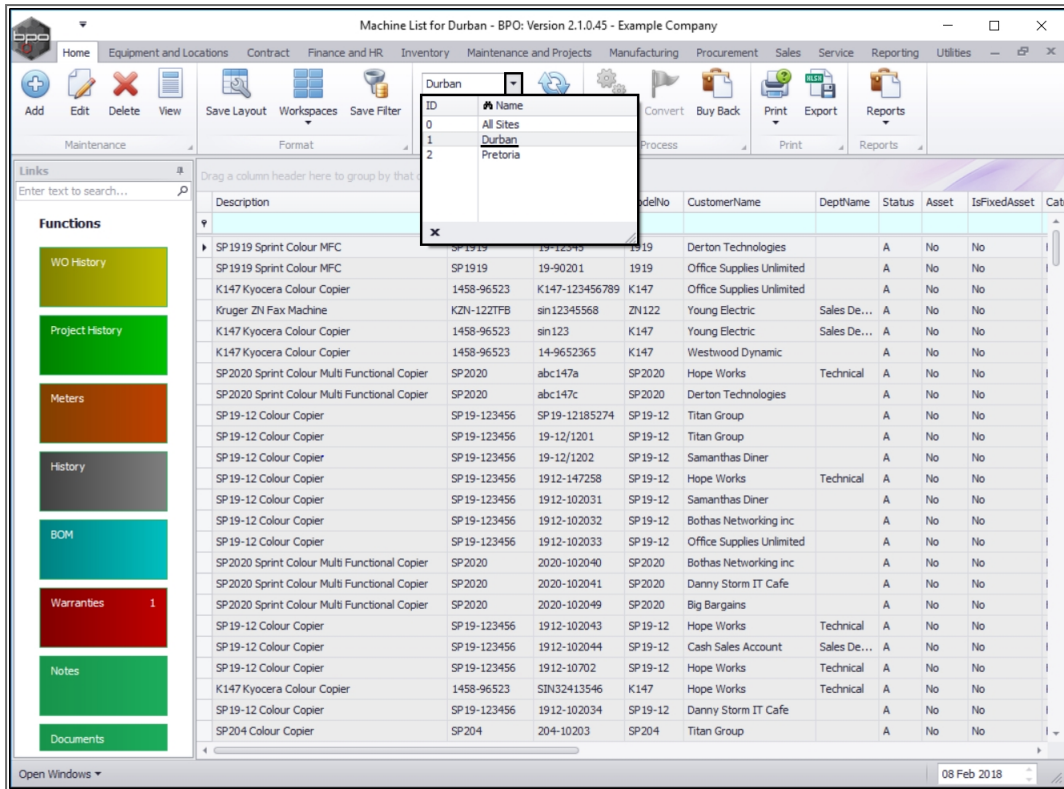

EQUIPMENT

ASSETS - VIEW (ASSET) EQUIPMENT DETAIL REPORT

Ribbon Access: *Equipment and Locations > Assets*

- The *Machine List for []* screen will be displayed.

THE SITE AND STATUS FILTERS

- **Note:** You do not need to select the *Site* or *Status* to access this report - you can set both filters to *All*. However, you may wish to narrow your selection parameters, in which case you can select the Site and /or the Status which contain the asset you wish to view.

SELECT PRINT OPTION

- Select the **row** of the **asset** for which you wish to print a **Detail Report**.
- Click on the **drop-down arrow** in the **Print** icon.

Machine List for Durban - BPO: Version 2.1.0.45 - Example Company