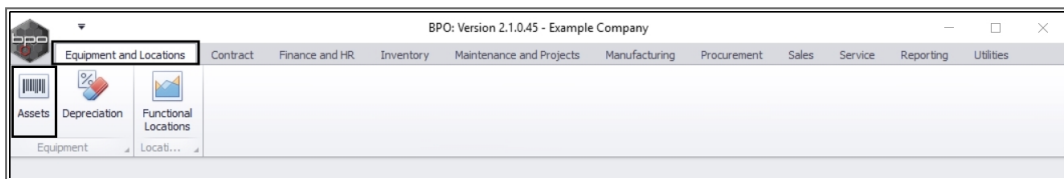

EQUIPMENT

ASSETS - VIEW (ASSET) EQUIPMENT DETAIL REPORT

Ribbon Access: *Equipment and Locations > Assets*

- The *Machine List for []* screen will be displayed.

THE SITE AND STATUS FILTERS

- **Note:** You do not need to select the *Site* or *Status* to access this report - you can set both filters to *All*. However, you may wish to narrow your selection parameters, in which case you can select the Site and /or the Status which contain the asset you wish to view.

SELECT PRINT OPTION

- Select the **row** of the **asset** for which you wish to print a **Detail Report**.
- Click on the **drop-down arrow** in the **Print** icon.

Machine List for Durban - BPO: Version 2.1.0.45 - Example Company