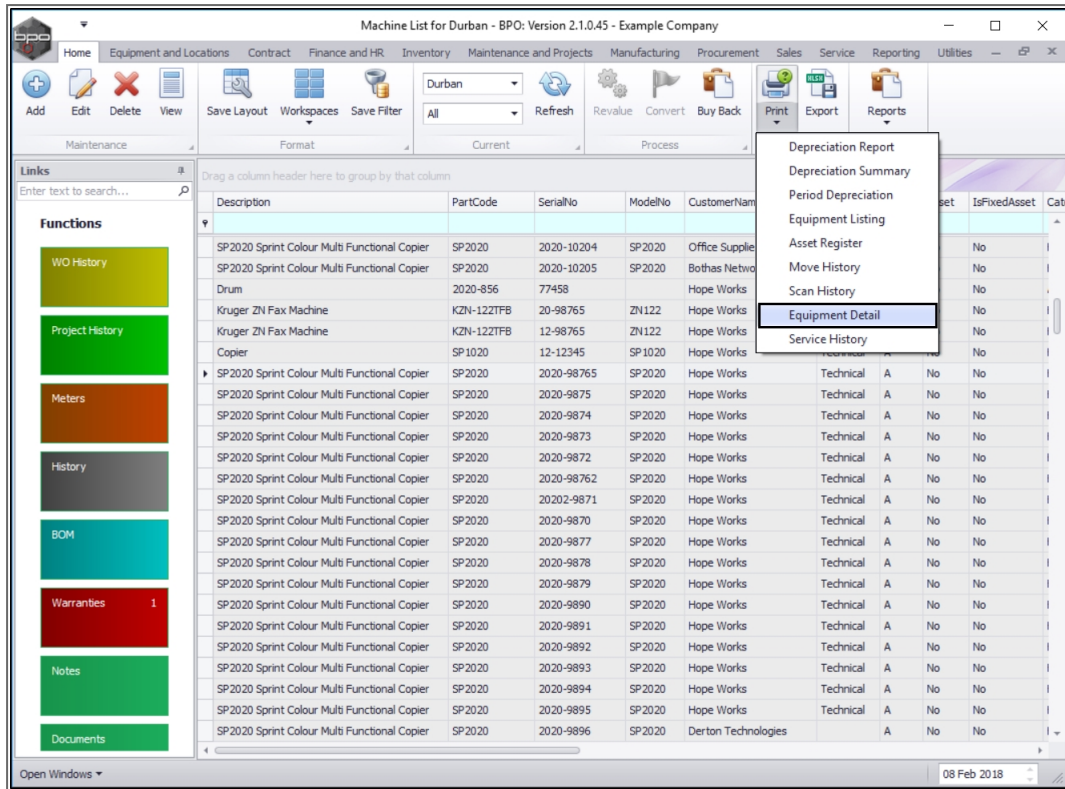

Open Windows | 08 Feb 2018

- The *Print options menu* will be expanded.

SELECT EQUIPMENT DETAIL OPTION

- Click on *Equipment Detail*.

- A **Report Generation** message box will pop up asking;
 - *Do you want to print the equipment detail report for []?*
- Click on **Yes**.