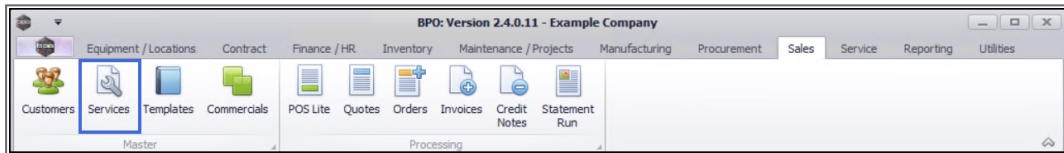

SALES

SERVICES – VIEW A SERVICE

The View a Service screen only allows you to View information related to the Service. In addition to viewing the information related to the service, you will also be able to view the Transactions linked to the service.

Ribbon Access: *Sales > Services*

1. The **Service Listing** screen will display.
2. Select the **Site** where the service can be located.
 - The example has **Durban** selected.
3. Select the **Status** for the service.
 - The example has **Active** selected.
4. Click on the **row** of the **service** you wish to view.
5. Click on **View**.

6. The **View Service - [service code]** screen will be displayed.

The following details are available:

7. The **Service**, **Pricing** and **Reference** details for the selected service.
8. The **Defaults** frame, which will show which site(s) have been linked to this service.
9. Note the **Transactions** Processing tile has been added to the Links panel. Refer to [Services - Transactions](#).
10. No changes can be made in View mode, click on **Back** to return to the **Service Listing** screen.