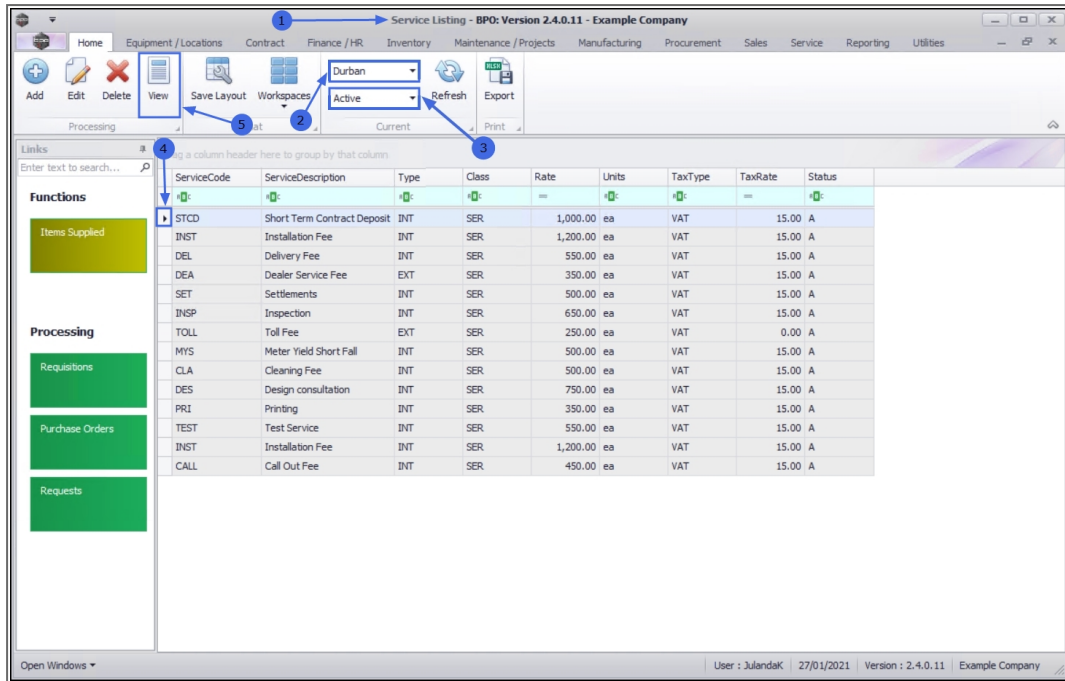

SALES

SERVICES – VIEW A SERVICE

The View a Service screen only allows you to View information related to the Service. In addition to viewing the information related to the service, you will also be able to view the Transactions linked to the service.

Ribbon Access: *Sales > Services*

1. The **Service Listing** screen will display.
2. Select the **Site** where the service can be located.
 - The example has **Durban** selected.
3. Select the **Status** for the service.
 - The example has **Active** selected.
4. Click on the **row** of the **service** you wish to view.
5. Click on **View**.

6. The **View Service - [service code]** screen will be displayed.

The following details are available:

7. The **Service**, **Pricing** and **Reference** details for the selected service.
8. The **Defaults** frame, which will show which site(s) have been linked to this service.
9. Note the **Transactions** Processing tile has been added to the Links panel. Refer to [Services - Transactions](#).
10. No changes can be made in View mode, click on **Back** to return to the **Service Listing** screen.

Left Sidebar:

- Links: Enter text to search...
- Functions: Items Supplied
- Processing: Requisitions, Purchase Orders, Requests, Transactions

Service Details Form:

- Service Code: STCD
- Description: Short Term Contract Deposit
- Service Type: Internal
- Service Class: Service
- Tax Rate: 15.00
- Rate: 1000
- Unit of Measure: Each