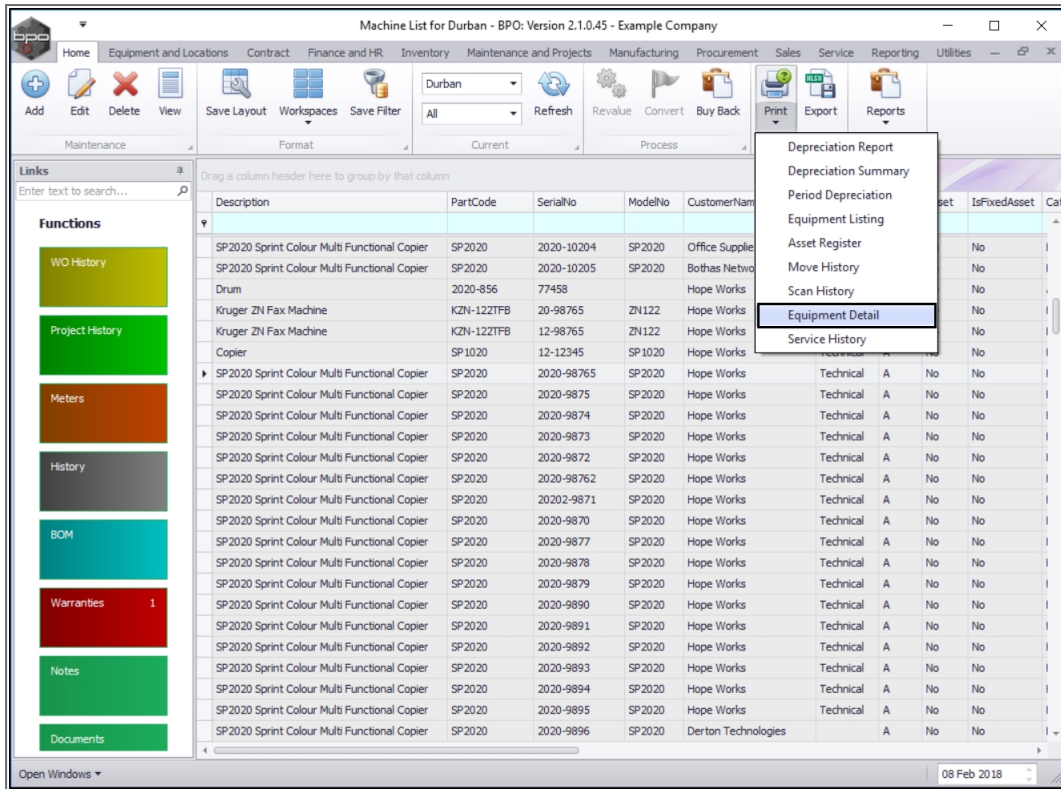

Open Windows | 08 Feb 2018

- The **Print options menu** will be expanded.

SELECT EQUIPMENT DETAIL OPTION

- Click on **Equipment Detail**.

- A **Report Generation** message box will pop up asking;
 - Do you want to print the equipment detail report for []?
- Click on **Yes**.