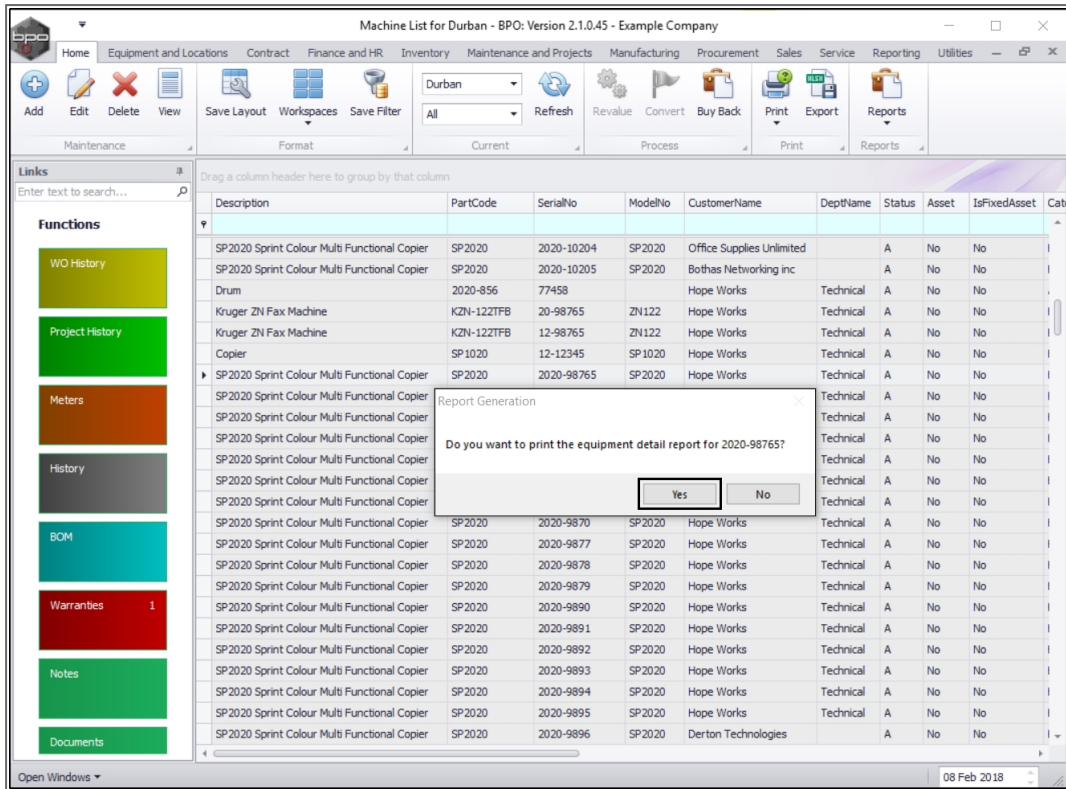

Open Windows | 08 Feb 2018

- The **Print options menu** will be expanded.

SELECT EQUIPMENT DETAIL OPTION

- Click on **Equipment Detail**.

- A **Report Generation** message box will pop up asking;
 - Do you want to print the equipment detail report for []?
- Click on **Yes**.