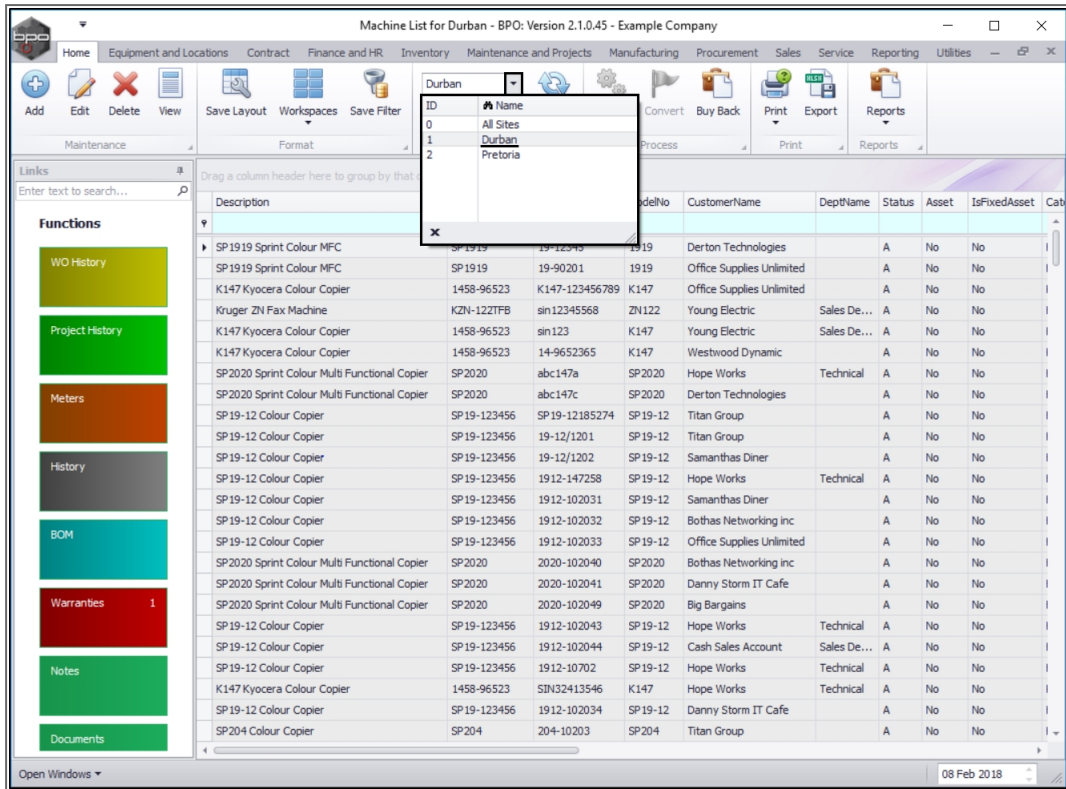

We are currently updating our site; thank you for your patience.

EQUIPMENT

ASSETS - VIEW (ASSET) EQUIPMENT DETAIL REPORT

Ribbon Access: Equipment and Locations > Assets

- The **Machine List for []** screen will be displayed.

THE SITE AND STATUS FILTERS

- **Note:** You do not need to select the **Site** or **Status** to access this report - you can set both filters to **All**. However, you may wish to narrow your selection parameters, in which case you can select the Site and /or the Status which contain the asset you wish to view.

SELECT PRINT OPTION

- Select the **row** of the **asset** for which you wish to print a **Detail Report**.
- Click on the **drop-down arrow** in the **Print** icon.

Machine List for Durban - BPO: Version 2.1.0.45 - Example Company