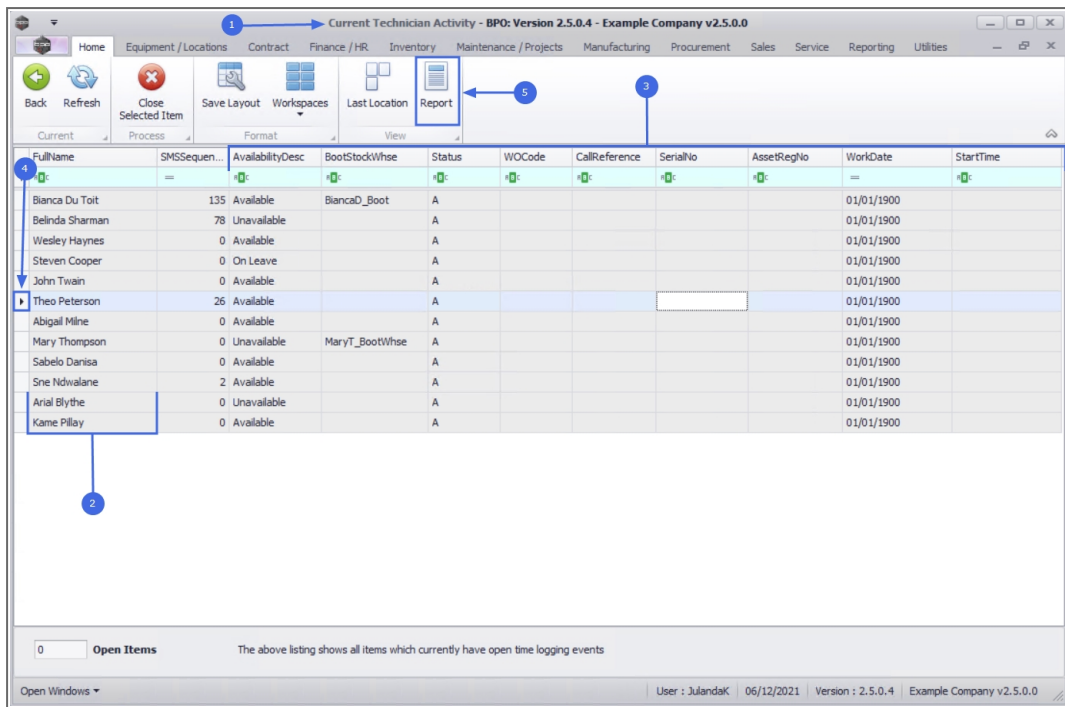

We are currently updating our site; thank you for your patience.

SERVICE

CURRENT TECH ACTIVITY – VIEW TECHNICIAN ACTIVITY

The **Current Technician Activity** function shows what a technician is currently working on.

Ribbon Access: Service > Current Tech Activity

1. **Current Technician Activity** screen will be displayed.
2. All the technicians linked to items that currently have open time logging events, will be listed.
3. In the data grid you can view:
 - Whether a technician is **Available** or not.
 - Which **Boot Stock Warehouse** each technician is linked to.
 - Which **Work Order, Call, Serial Number** and / or **Asset Register Number** each technician is currently linked to, and
 - the technician **Work Date** and **Start Time**.
4. Select the **Name** of the technician you wish to view the report of.
5. Click on **Report**.

6. The Open Work Time Report will display in the **Report Preview** screen.

7. The report will contain details regarding:

- the **Work Order Code** and **Description**,
- the **Location** of the work and
- the **No. of employees** involved in carrying out the work order.