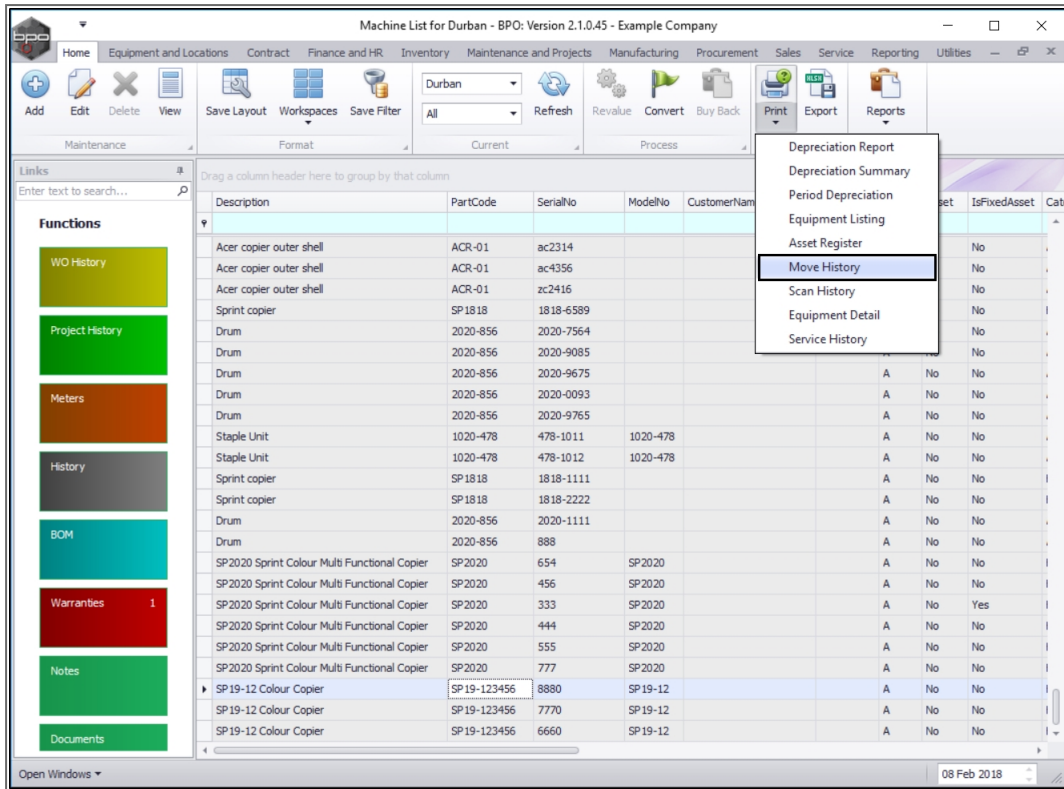

- A **Report Generation** message box will pop up asking:
  - **Do you want to print the move history report?**
- Click on **Yes**.