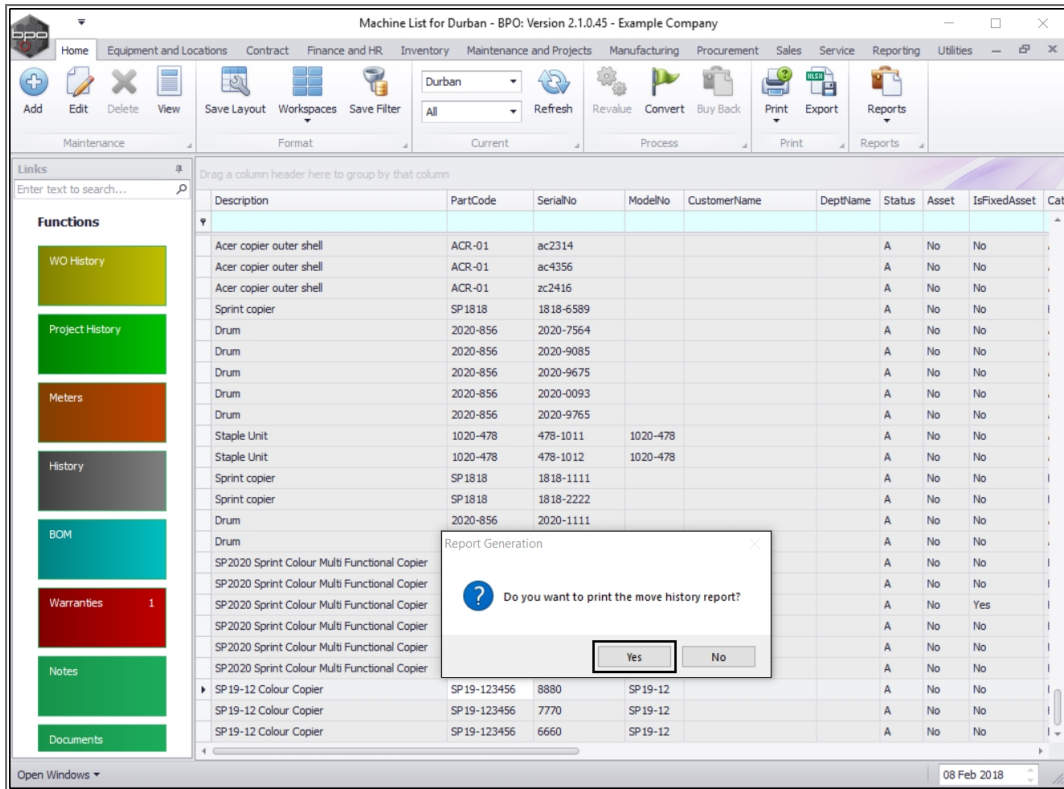

The Required Information for report ASSETMOVES screen will pop up.

SELECT REQUIRED DATE

- Either type in or click on the drop-down **arrow** in each field and use the calendar function to select the **From** and **To** dates as required.
- When you have selected the date range, click on **Ok**.