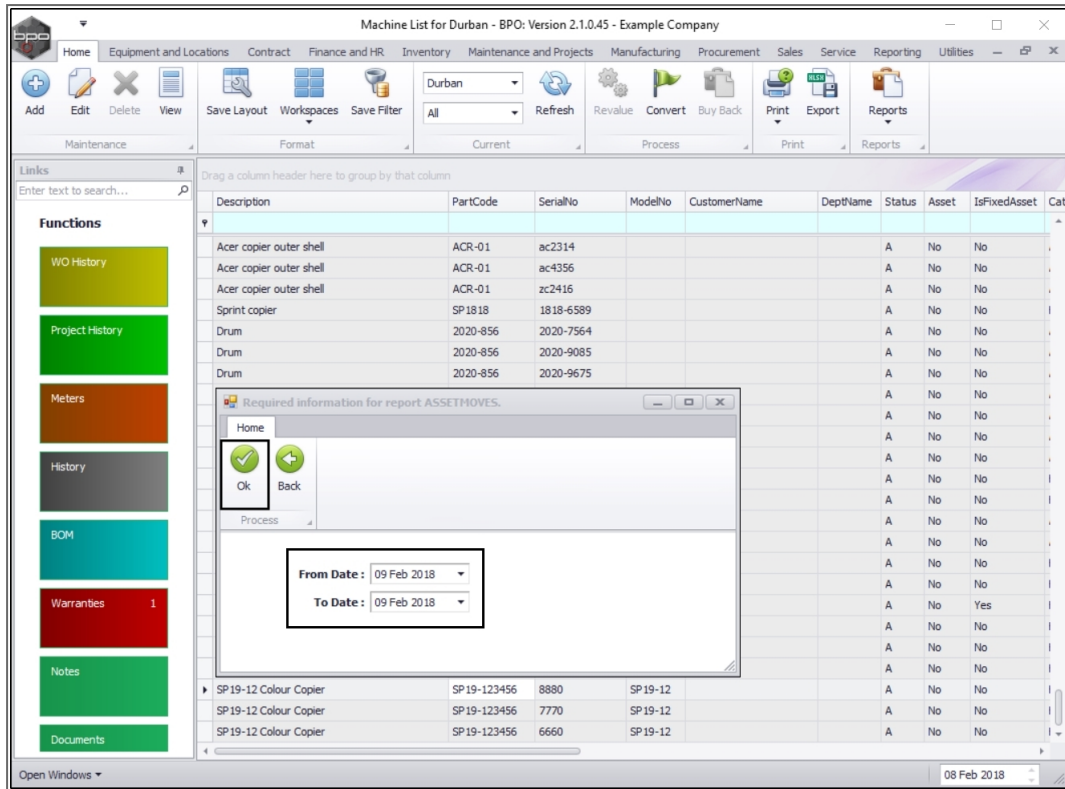

The **Report Preview** screen will be displayed.

SELECT REPORT OPTIONS

- From here you can **View, Print, Export** or **Email** the Asset Move History Report.
- **Close** the Report Preview screen when you are done.

Preview

File View Background

95%

Asset Move History Report

From Date : 09 Feb 2015 To : 09 Feb 2018

Asset Reg No.	Serial No.	Description	From Location	From Description	FromParent	To Location	To Description	To Parent	Date	Time
123	20-12345	SP2020 Sprint Colour Multi Functional Copier	Main Warehouse	A1		Main Warehouse	A1		12 Feb 2015	09:46:55
123	20-12345	SP2020 Sprint Colour Multi Functional Copier	Main Warehouse	A1		Assets Warehouse	Internal Assets		12 Feb 2015	09:46:56
123	20-12345	SP2020 Sprint Colour Multi Functional Copier	Assets Warehouse	Internal Assets		Main Warehouse	A1		12 Feb 2015	09:47:29
123	20-12345	SP2020 Sprint Colour Multi Functional Copier	Assets Warehouse	Internal Assets		Assets Warehouse	Internal Assets		12 Feb 2015	09:47:29
123	20-12345	SP2020 Sprint Colour Multi Functional Copier				Main Warehouse	A1		12 Feb 2015	09:47:30
123	20-12345	SP2020 Sprint Colour Multi Functional Copier	Main Warehouse	A1					12 Feb 2015	09:47:30
123	20-12345	SP2020 Sprint Colour Multi Functional Copier	Main Warehouse	A1		Main Warehouse	A1		12 Feb 2015	10:33:38
123	20-12345	SP2020 Sprint Colour Multi Functional Copier	Main Warehouse	A1		Assets Warehouse	Internal Assets		12 Feb 2015	10:33:38
123	20-12345	SP2020 Sprint Colour Multi Functional Copier	Assets Warehouse	Internal Assets		W00000429	Replace toner		19 Feb 2015	08:06:43
123	20-12345	SP2020 Sprint Colour Multi Functional Copier	W00000429	Replace toner					30 Jun 2015	10:03:10
123	20-12345	SP2020 Sprint Colour Multi Functional Copier				Assets Warehouse	Internal Assets		28 Oct 2015	09:40:27
123	20-12345	SP2020 Sprint Colour Multi Functional Copier	Assets Warehouse	Internal Assets		W00000621	rest		28 Oct 2015	09:40:47
123	20-12345	SP2020 Sprint Colour Multi Functional Copier	W00000621	rest					28 Oct 2015	09:42:25
123	20-12345	SP2020 Sprint Colour Multi Functional Copier				Assets Warehouse	Internal Assets		22 Jun 2016	11:00:12
123	20-12345	SP2020 Sprint Colour Multi Functional Copier	Assets Warehouse	Internal Assets		W00000917	Rental		22 Jun 2016	11:02:28

Page 1 of 80

95%

MNU.007.028