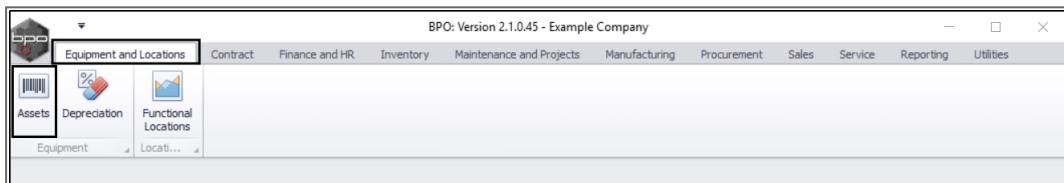

### ASSETS – VIEW (ASSET) MOVE HISTORY REPORT

Ribbon Access: Equipment and Locations > Assets

- The **Machine List for []** screen will be displayed.