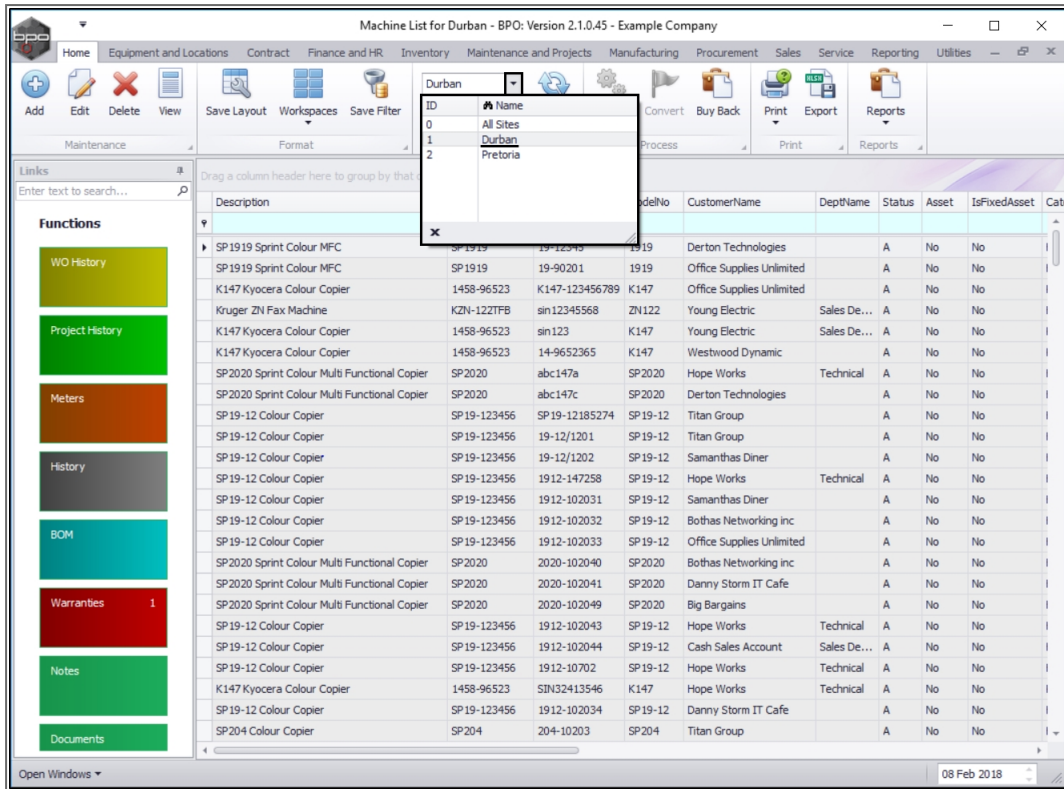

### ASSETS – VIEW (ASSET) MOVE HISTORY REPORT

Ribbon Access: Equipment and Locations > Assets

- The **Machine List for []** screen will be displayed.

## THE SITE AND TYPE FILTERS

The screen will open with the default **Site** setting configured on the user and the Equipment **Type** filter set to '**All**' (machines).

Note: You do not need to select the **Site** or **Type** to access this report. Refer to [Site Selection](#) for more information.