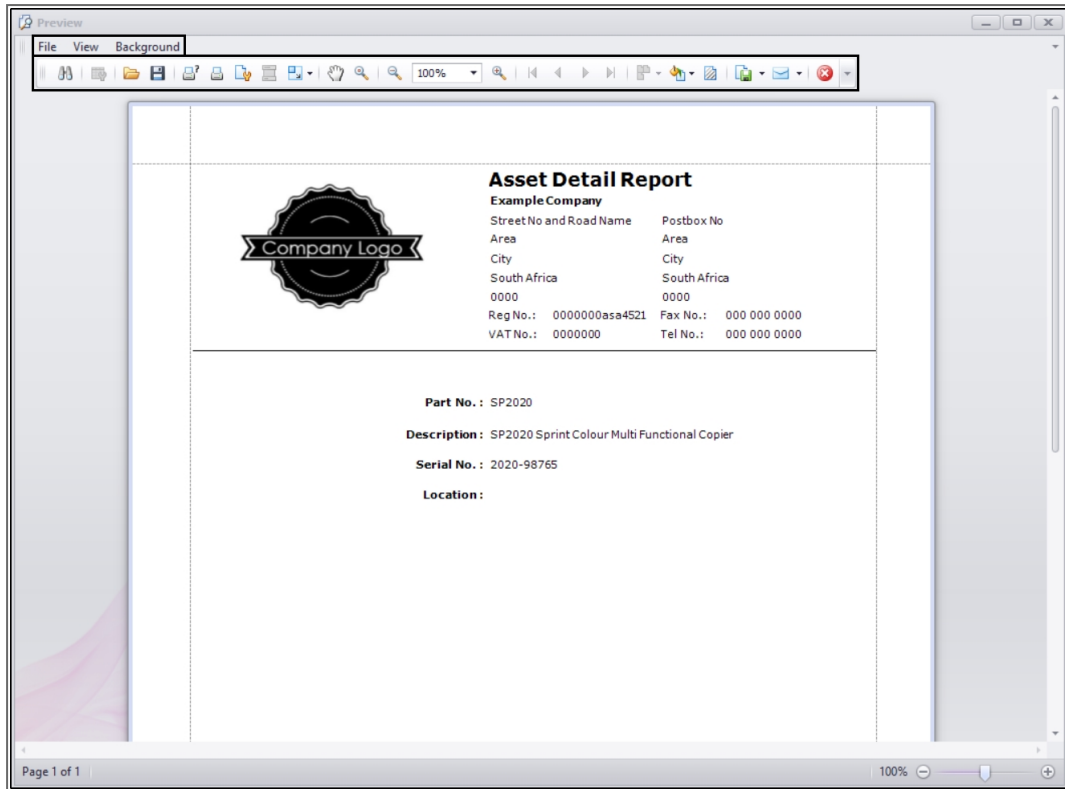

MNU.007.030