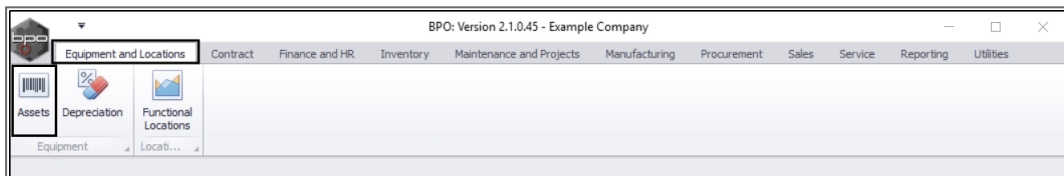

We are currently updating our site; thank you for your patience.

EQUIPMENT

ASSETS - VIEW (ASSET) EQUIPMENT DETAIL REPORT

Ribbon Access: Equipment and Locations > Assets

- The **Machine List for []** screen will be displayed.

THE SITE AND STATUS FILTERS

- **Note:** You do not need to select the **Site** or **Status** to access this report - you can set both filters to **All**. However, you may wish to narrow your selection parameters, in which case you can select the Site and /or the Status which contain the asset you wish to view.