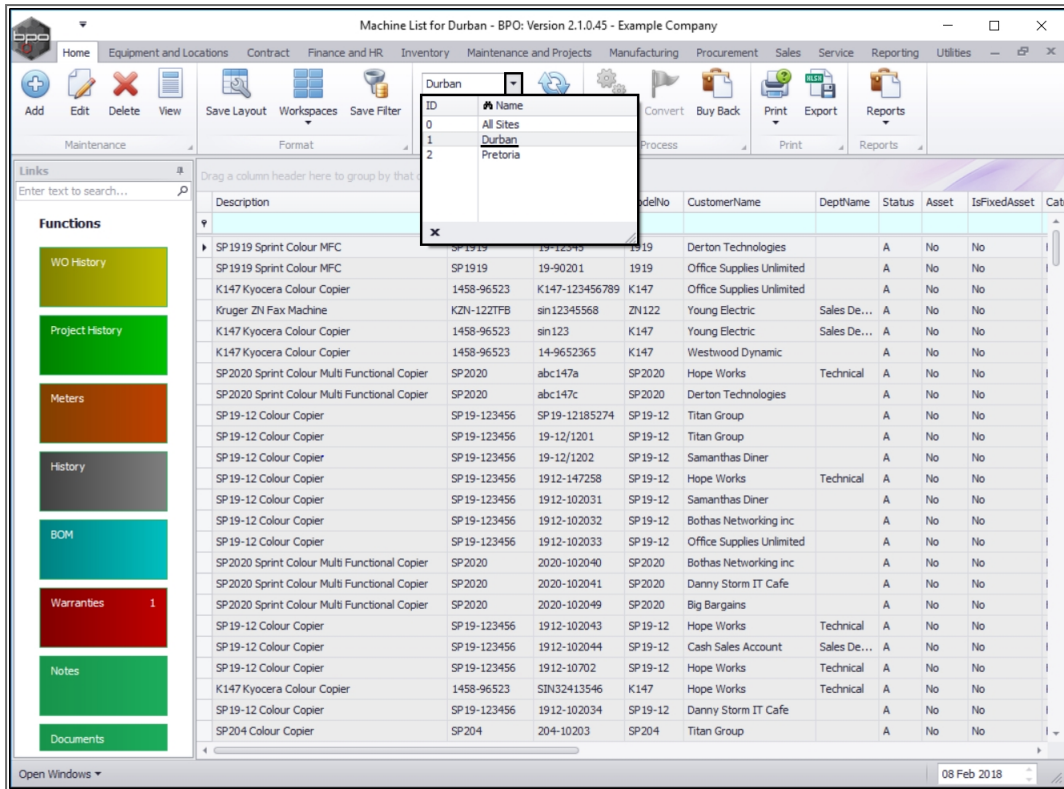

We are currently updating our site; thank you for your patience.

EQUIPMENT

ASSETS - VIEW (ASSET) EQUIPMENT DETAIL REPORT

Ribbon Access: Equipment and Locations > Assets

- The **Machine List for []** screen will be displayed.

THE SITE AND STATUS FILTERS

- **Note:** You do not need to select the **Site** or **Status** to access this report - you can set both filters to **All**. However, you may wish to narrow your selection parameters, in which case you can select the Site and /or the Status which contain the asset you wish to view.

SELECT PRINT OPTION

- Select the **row** of the **asset** for which you wish to print a **Detail Report**.
- Click on the **drop-down arrow** in the **Print** icon.

Machine List for Durban - BPO: Version 2.1.0.45 - Example Company