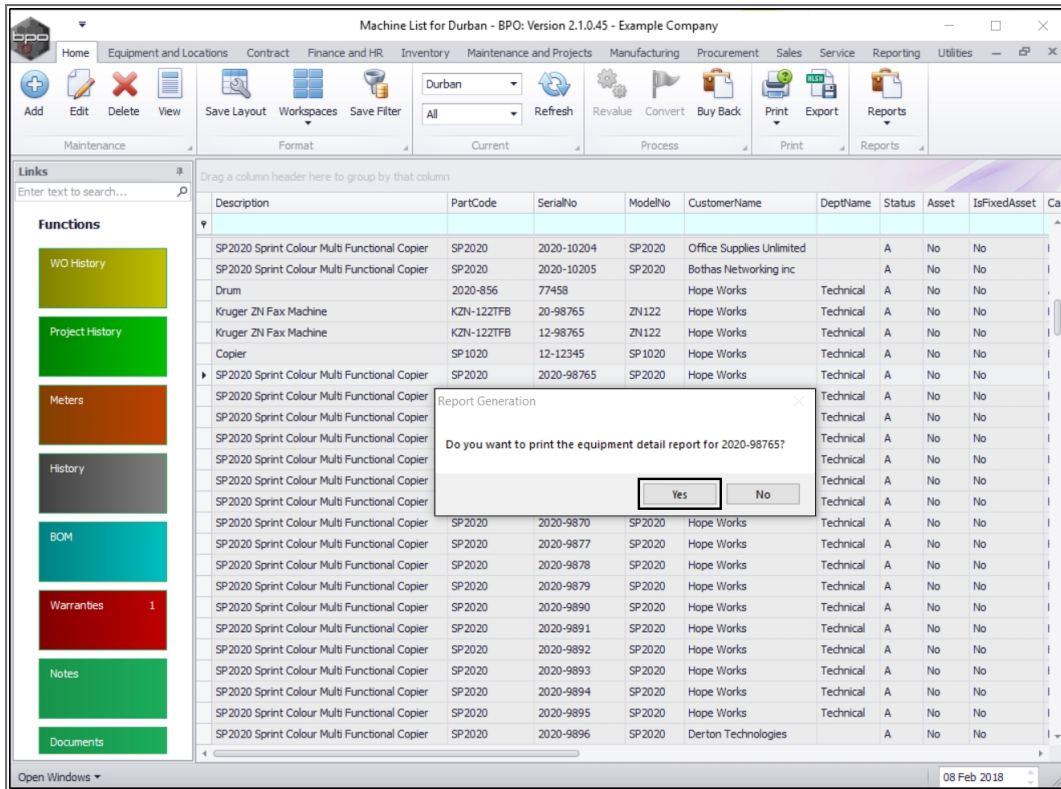

Open Windows | 08 Feb 2018

- The **Print options menu** will be expanded.

SELECT EQUIPMENT DETAIL OPTION

- Click on **Equipment Detail**.

- A **Report Generation** message box will pop up asking;
 - Do you want to print the equipment detail report for []?
- Click on **Yes**.

SELECT REPORT OPTIONS

- The **Report Preview** screen will be displayed.
- From here you can **View**, **Print**, **Export** or **Email** the Asset Detail Report.
- **Close** the Report Preview screen when done.