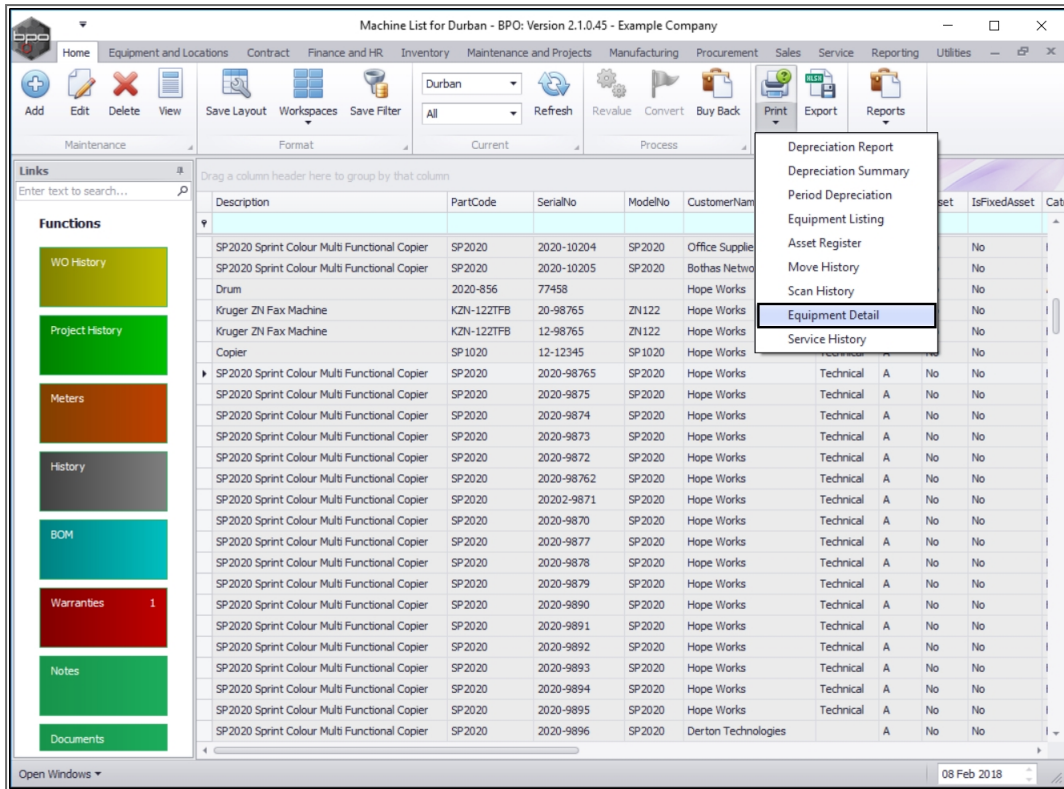

Open Windows | 08 Feb 2018

- The **Print options menu** will be expanded.

SELECT EQUIPMENT DETAIL OPTION

- Click on **Equipment Detail**.

- A **Report Generation** message box will pop up asking;
 - Do you want to print the equipment detail report for []?
- Click on **Yes**.