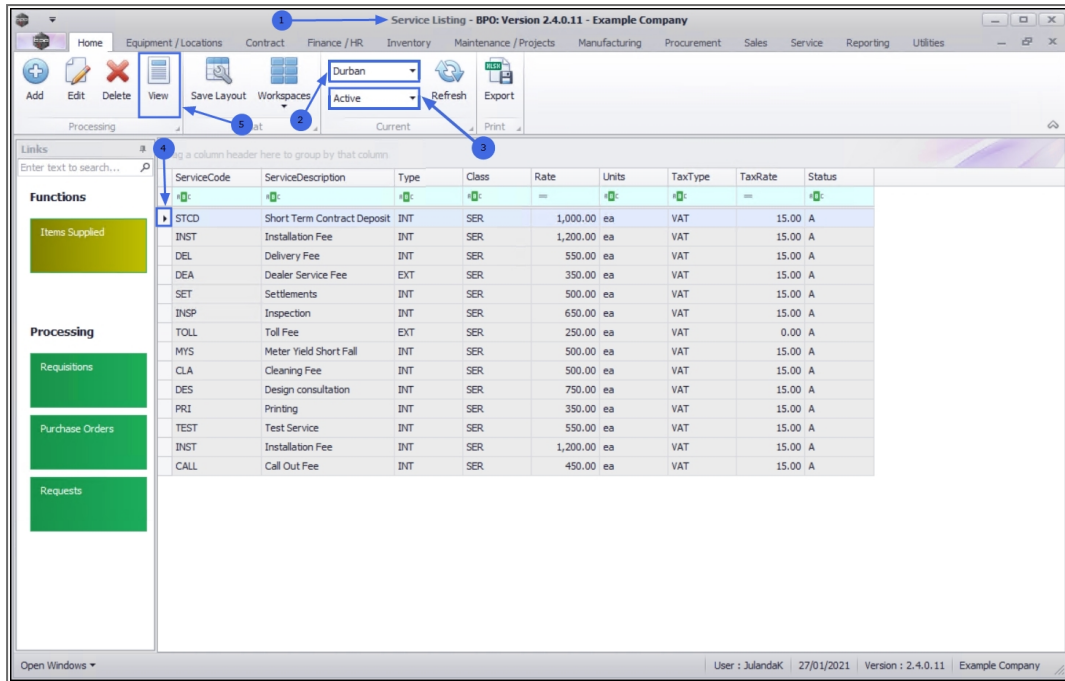

We are currently updating our site; thank you for your patience.

SALES

SERVICES – VIEW A SERVICE

The View a Service screen only allows you to View information related to the Service. In addition to viewing the information related to the service, you will also be able to view the Transactions linked to the service.

Ribbon Access: Sales > Services

1. The **Service Listing** screen will display.
2. Select the **Site** where the service can be located.
 - The example has **Durban** selected.
3. Select the **Status** for the service.
 - The example has **Active** selected.
4. Click on the **row** of the **service** you wish to view.
5. Click on **View**.

6. The **View Service - [service code]** screen will be displayed.

The following details are available:

7. The **Service**, **Pricing** and **Reference** details for the selected service.
8. The **Defaults** frame, which will show which site(s) have been linked to this service.
9. Note the **Transactions** Processing tile has been added to the Links panel. Refer to [Services - Transactions](#).
10. No changes can be made in View mode, click on **Back** to return to the **Service Listing** screen.