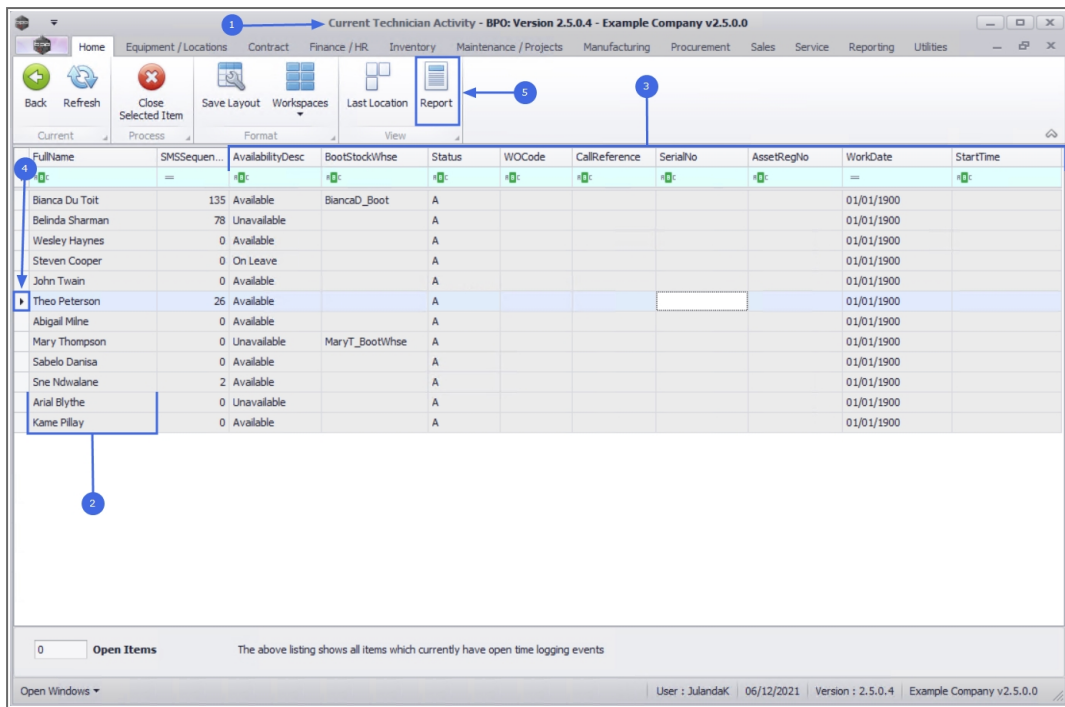

## SERVICE

### CURRENT TECH ACTIVITY – VIEW TECHNICIAN ACTIVITY

The **Current Technician Activity** function shows what a technician is currently working on.

**Ribbon Access:** Service > Current Tech Activity

1. **Current Technician Activity** screen will be displayed.
2. All the technicians linked to items that currently have open time logging events, will be listed.
3. In the data grid you can view:
  - Whether a technician is **Available** or not.
  - Which **Boot Stock Warehouse** each technician is linked to.
  - Which **Work Order, Call, Serial Number** and / or **Asset Register Number** each technician is currently linked to, and
  - the technician **Work Date** and **Start Time**.
4. Select the **Name** of the technician you wish to view the report of.
5. Click on **Report**.

6. The Open Work Time Report will display in the **Report Preview** screen.

7. The report will contain details regarding:

- the **Work Order Code** and **Description**,
- the **Location** of the work and
- the **No. of employees** involved in carrying out the work order.