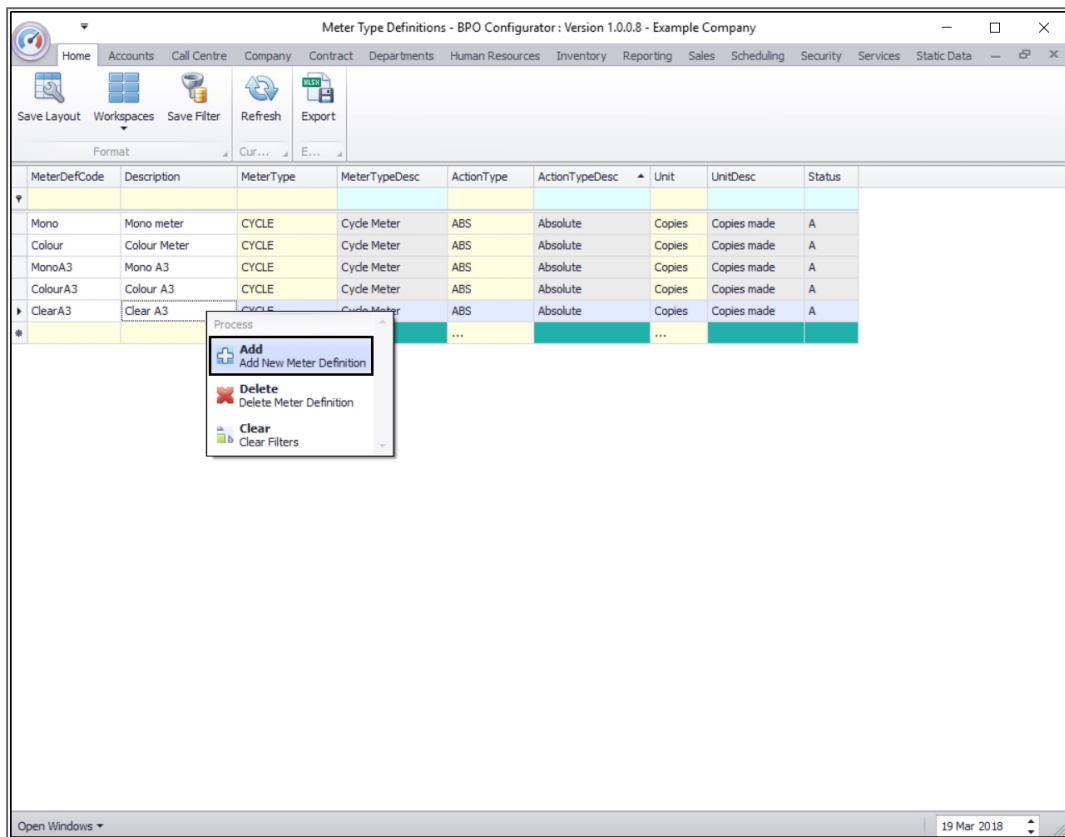

### ADD A METER DEFINITION

Ribbon Access: *Configurator > Contract > Meter Definitions*

- The ***Meter Type Definitions*** listing screen will be displayed.
- This contains a list of all the meter type definitions currently on the system.

The screenshot shows the 'Meter Type Definitions - BPO Configurator : Version 1.0.0.8 - Example Company' window. The table below lists the meter type definitions currently on the system.

MeterDefCode	Description	MeterType	MeterTypeDesc	ActionType	ActionTypeDesc	Unit	UnitDesc	Status
Mono	Mono meter	CYCLE	Cycle Meter	ABS	Absolute	Copies	Copies made	A
Colour	Colour Meter	CYCLE	Cycle Meter	ABS	Absolute	Copies	Copies made	A
MonoA3	Mono A3	CYCLE	Cycle Meter	ABS	Absolute	Copies	Copies made	A
ColourA3	Colour A3	CYCLE	Cycle Meter	ABS	Absolute	Copies	Copies made	A
ClearA3	Clear A3	CYCLE	Cycle Meter	ABS	Absolute	Copies	Copies made	A
...	...	...	...	...	...	...	...	...

## ADD METER DEFINITION

- **Right click** anywhere in a **row** of the Meter Type Definitions data grid.
- A **Process** menu will pop up.
- Click on **Add** - Add New Meter Definition.

- The **final** row in the data grid will become '**active**'.