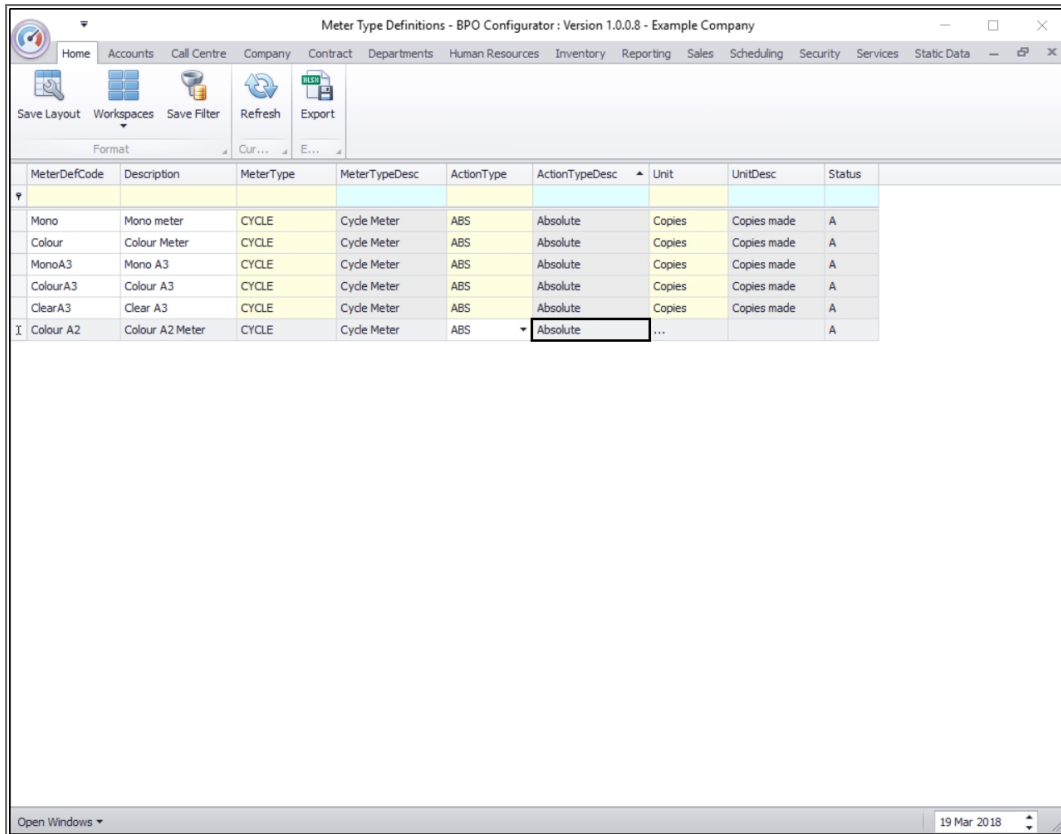

- **Unit:** Click in this text box to reveal a drop-down arrow. Click on this arrow to display the Unit type drop-down menu. Select from this menu the unit type (e.g. Copies Made / Cycles) that you wish to assign to this meter definition.