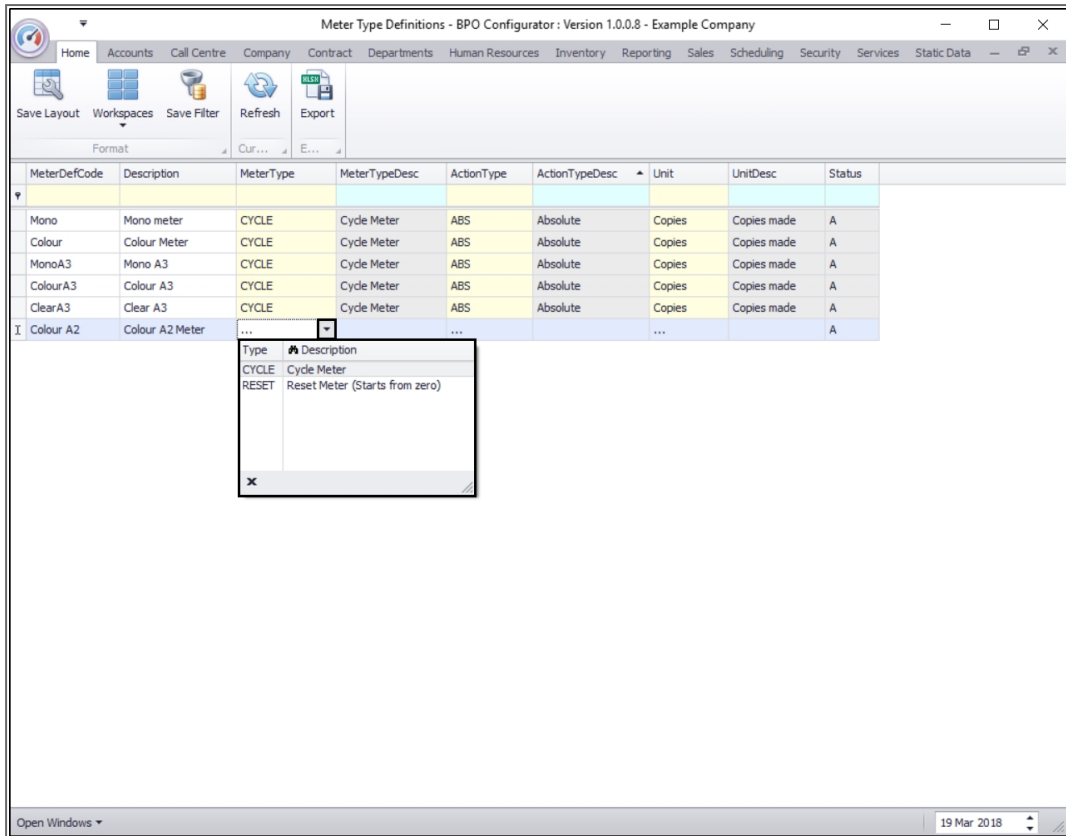

- **Meter Type Description:** This text box will auto populate according to the selected Meter Type.