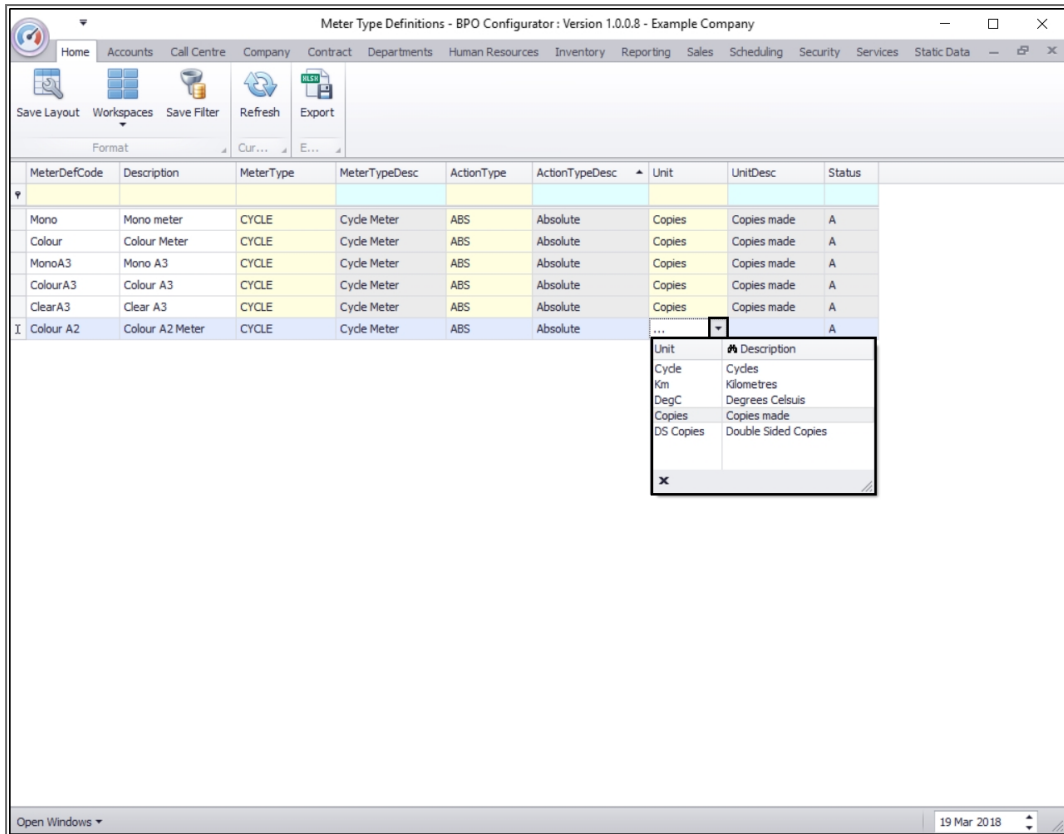

- **Unit Description:** This will auto populate according to the Unit type selected.
- **Status:** This will have auto populated with **A** - Active when the new row was 'activated'.