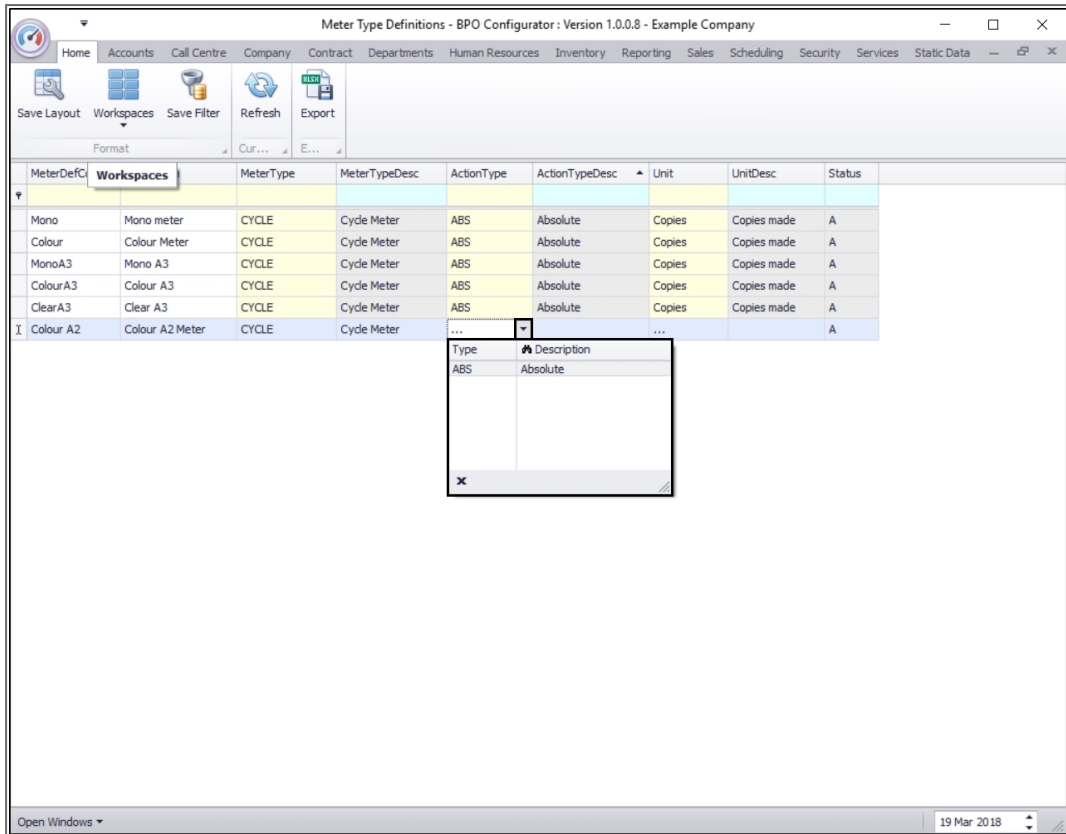

- **Action Type Description:** This will auto populate according to the selected Action Type.