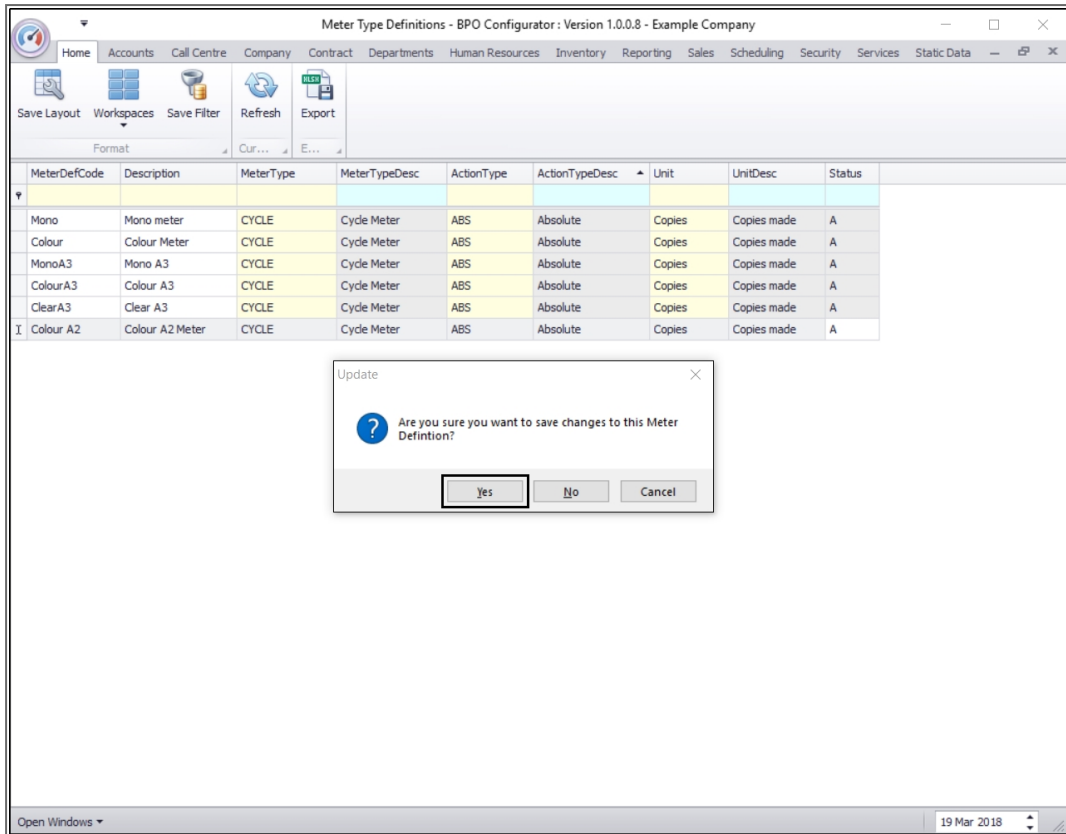

VIEW METER DEFINITION

- The new Meter Definition will be **saved** and a **new row** will be created in the **Meter Type Definitions** listing screen data grid.